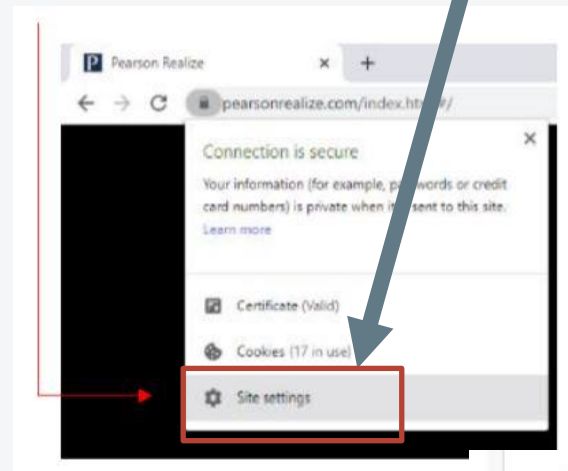

ENABLE FLASH PLAYER

(PUZZLE PIECE)

GAME WON'T WORK?

TRY ENABELING FLASH PLAYER

1) Click on the Lock or Caution icon:

2) Click on "Site Settings"

3) Find the puzzle piece labeled "Flash" and select "Allow"