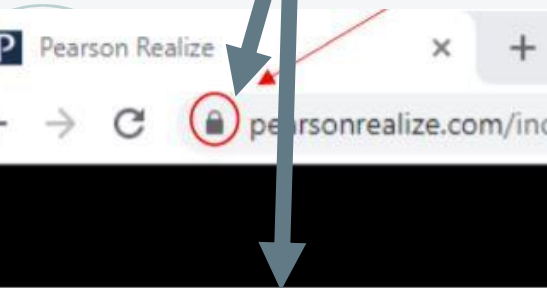

ENABLE FLASH PLAYER

(PUZZLE PIECE)

GAME WON'T WORK?

TRY ENABELING FLASH PLAYER

1) Click on the Lock or Caution icon:

2) Click on "Site Settings"

3) Find the puzzle piece labeled "Flash" and select "Allow"